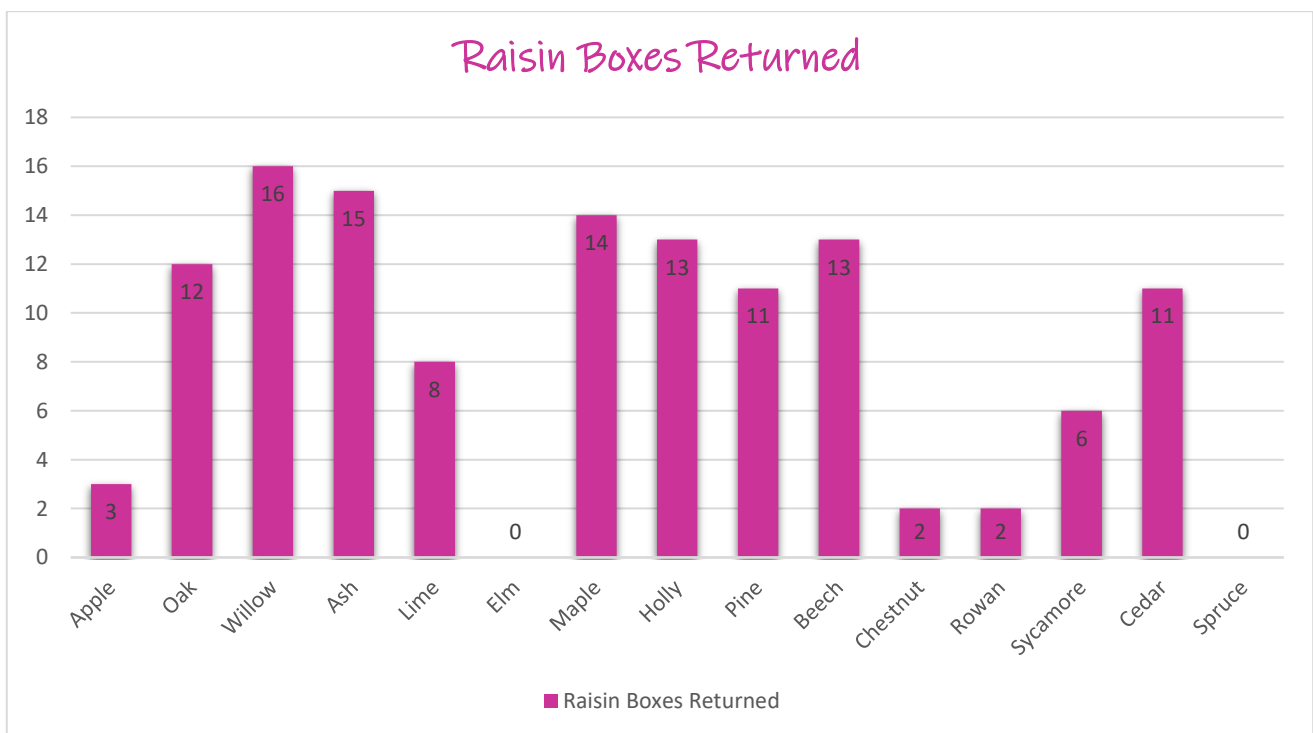

FUND-RAISIN UPDATE

We have counted the boxes that have been sent back into school so far and below are the current standings for one of the class prizes!

Currently,

in 3rd place is Maple Bay

in 2nd place is Ash Bay

in 1st place is Willow Bay

This could all change! If you have yet to return your raisin box, you have until FRIDAY 21st January to do so for your box to be counted towards the class prizes.

The money itself is still to be counted so the other class prize is still up for grabs!