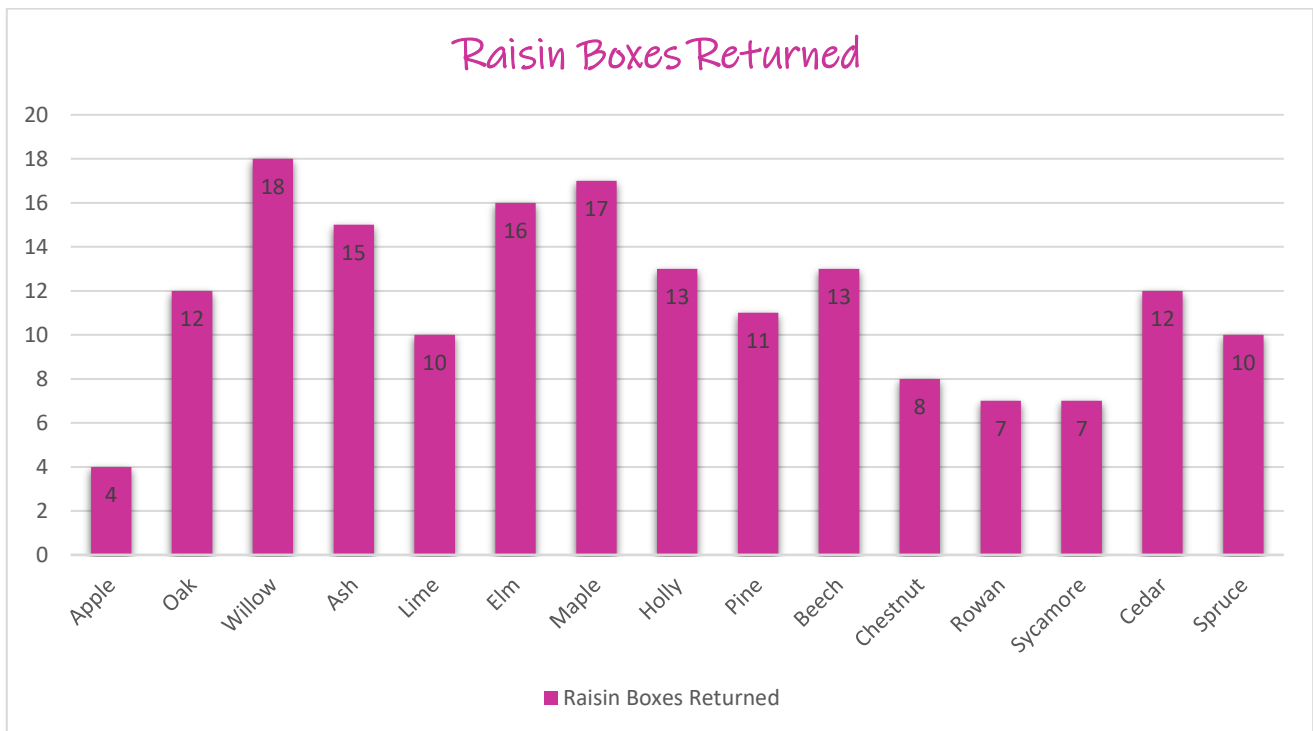

FUND-RAISIN 2nd UPDATE

We've been busy counting and 173 boxes have come back into school so far! That's amazing, well done to you all...but there is still time for you to return your box if you haven't already! Below are the current standings for one of the class prizes!

So,

in 3rd place with 16 boxes is Elm Bay

in 2nd place with 17 boxes is Maple Bay

in 1st place with 18 boxes is Willow Bay!

It's so close!! This could still all change! **THIS coming FRIDAY 21st January** is the final deadline for your box to be counted towards the class prizes. The money itself is still to be counted so the other class prize is still up for grabs!