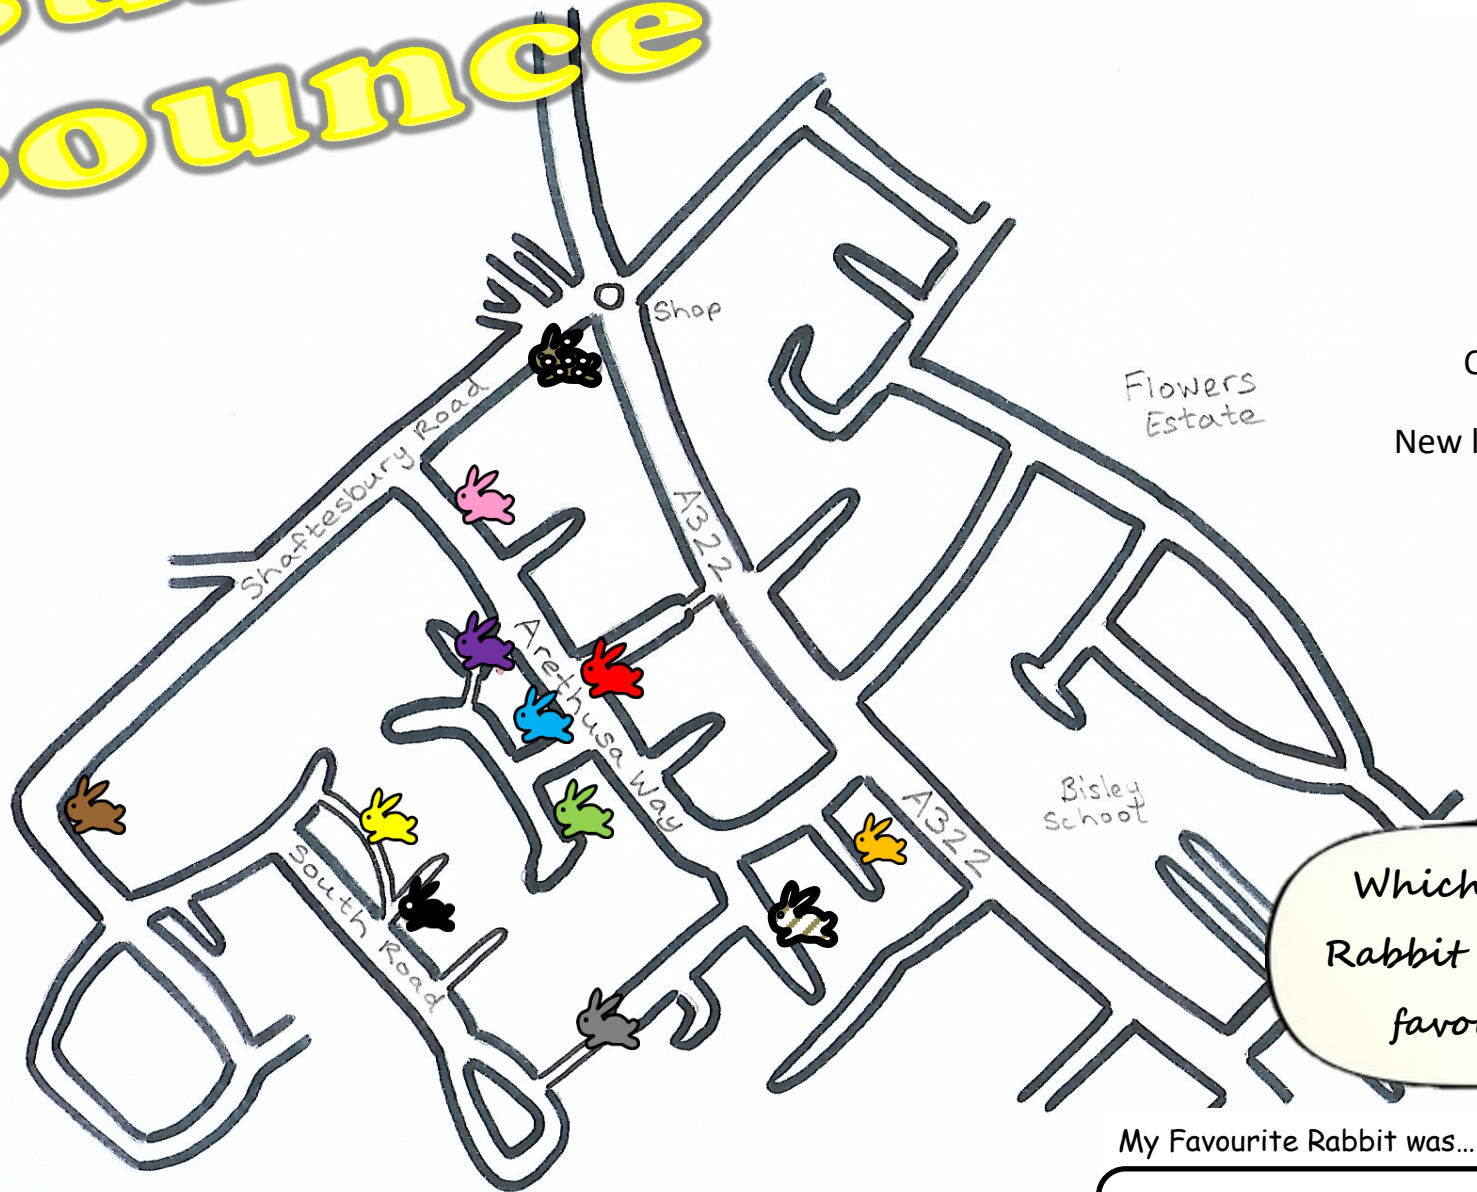

Bunny Bounce

Our Bunny Bounce will lead you around the streets of Bisley on a refreshing Spring Walk with your family!

See the map below for a quick guide to where you'll find our Rabbit Posters. You can visit them in any order! Tick off the boxes on the right once you have found the Rabbit on that street.

Thank you to all our families who have displayed rabbit posters for us to spot!

The Posters will be displayed throughout the Easter Holidays, from 1st April until 16th April.

Every leaflet purchased will also include entry into our Easter Prize Draw for an Eggstra-Special Easter Treat! The draw will take place on Monday 17th April at 6pm and the winner notified by email.

South Road

Arethusa Way

South Road

Arethusa Way

Bunny Bounce

Did you spot any of these other signs of Spring on your walk?

- Daffodil
- Butterfly
- Bee
- Blackbird
- Cherry Blossom
- New leaves on trees
- Ladybird
- Blue tit
- Robin
- Caterpillar