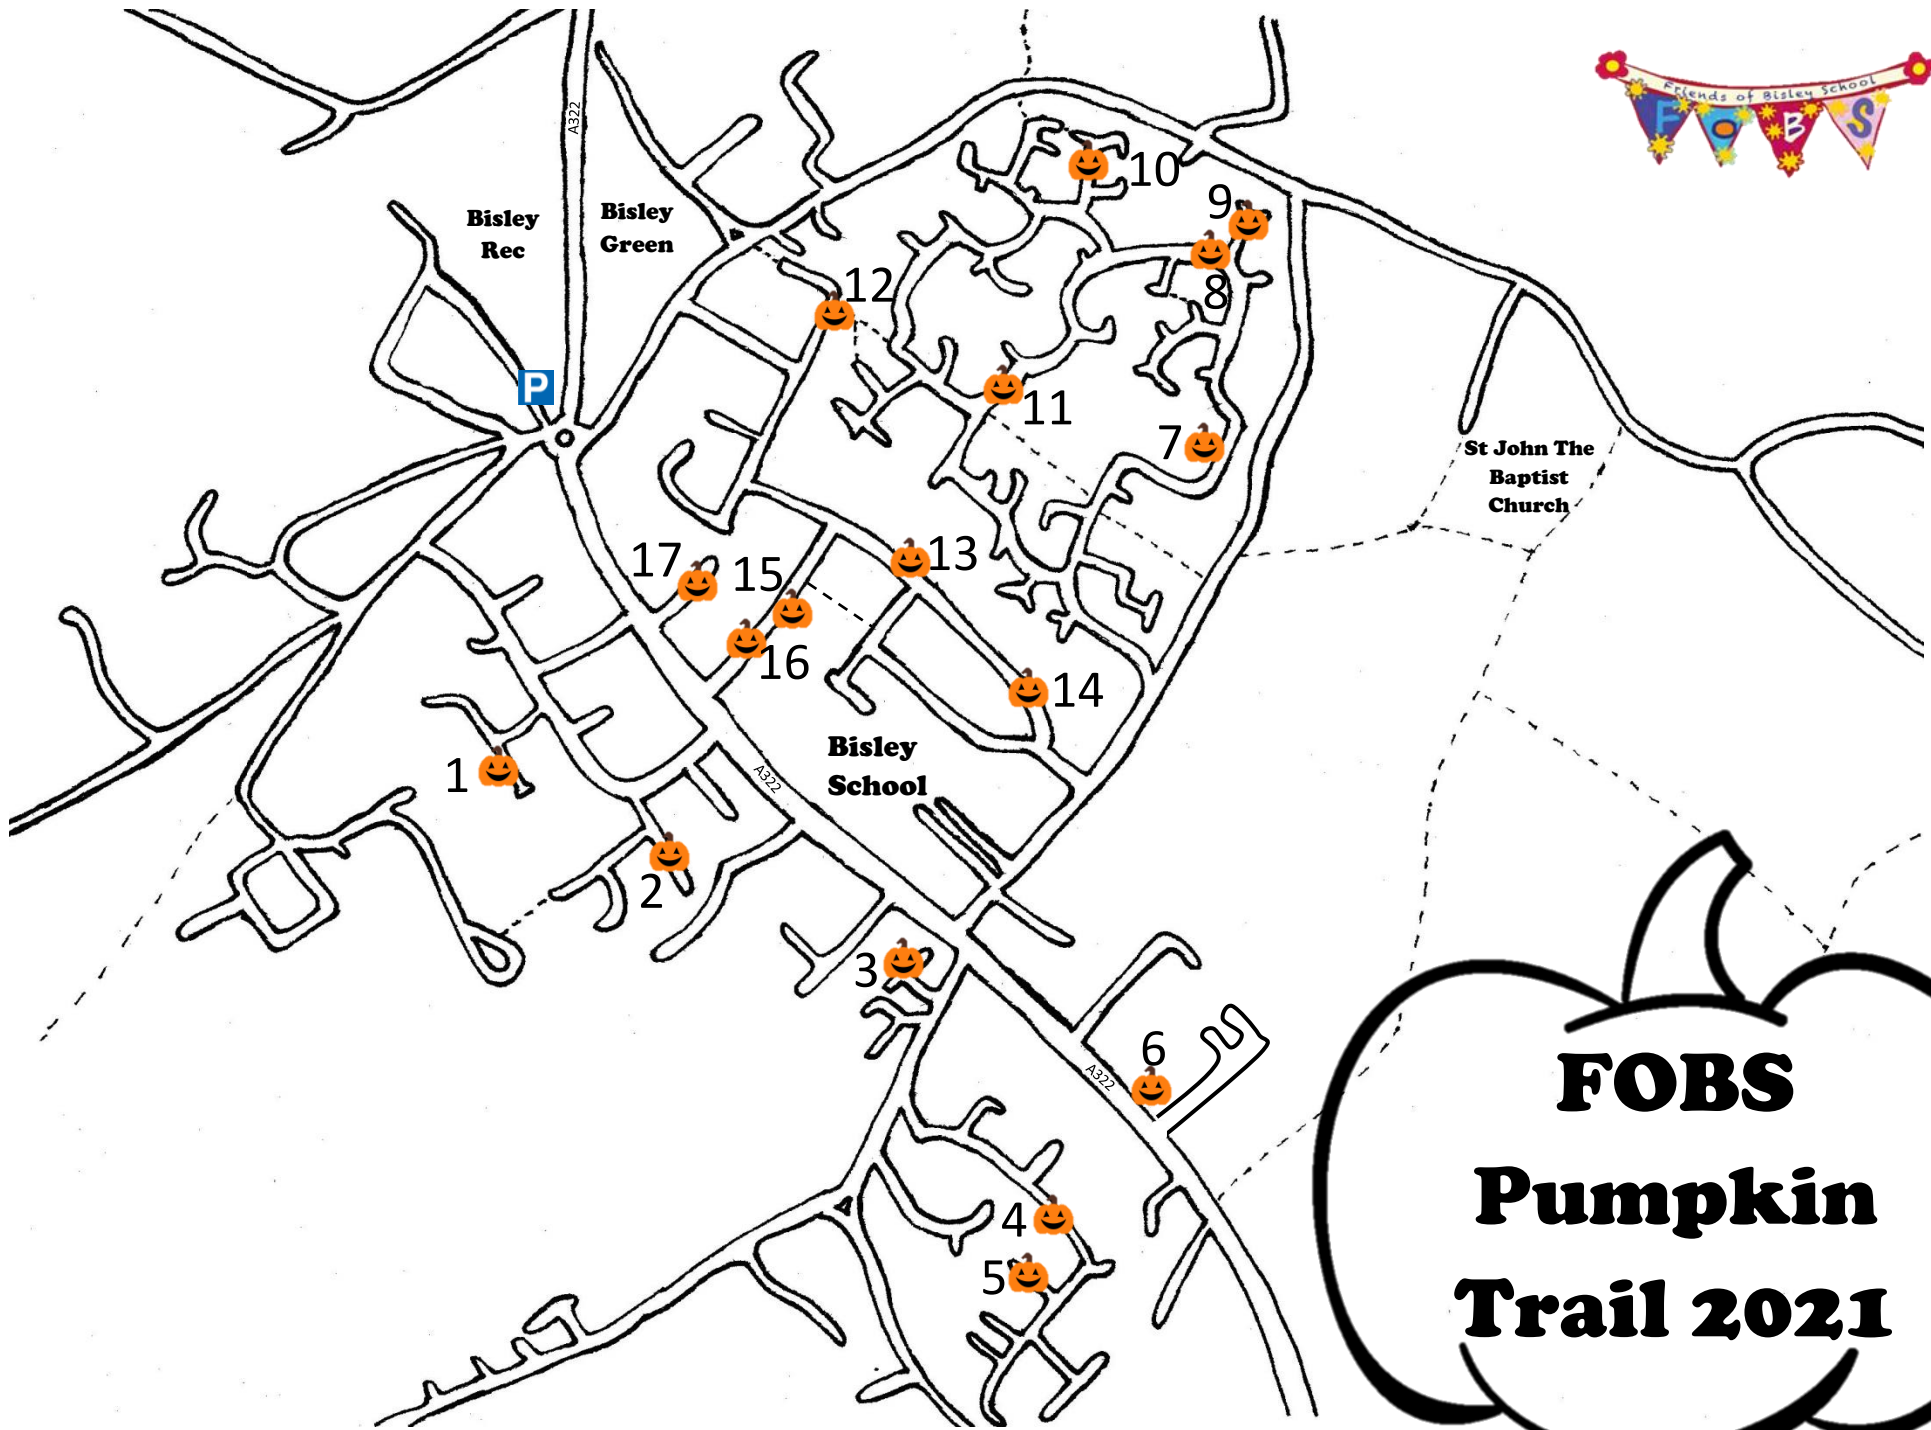

# Pumpkin Trail

**Our Pumpkin Trail will lead you around the streets of Bisley on a lovely Autumnal Walk with your family!**

**See the map below for a quick guide to where you'll find our pumpkins. You can visit them in any order! Tick off the boxes on the right once you have found the pumpkin on that street. You'll probably see even more than the ones we've listed!**

**Thank you to all our families who have carved pumpkins for us to spot.**

**Dress up warm, stay road safe and enjoy!**

1. **Arethusa Way**
2. **Arethusa Way**
3. **Queens Close**
4. **Jopling Road**
5. **Michie Court**
6. **Foxleigh Grange**
7. **Angelica Road**
8. **Angelica Road**
9. **Quince Drive**
10. **Orchid Drive**
11. **Elder Road**
12. **Cobbetts Walk**
13. **Pilgrims Way**
14. **Pilgrims Way**
15. **Wilcot Close**
16. **Wilcot Close**
17. **Wilcot Gardens**

**My Favourite Pumpkin looks like this:**

**FOBS  
Pumpkin  
Trail 2021**