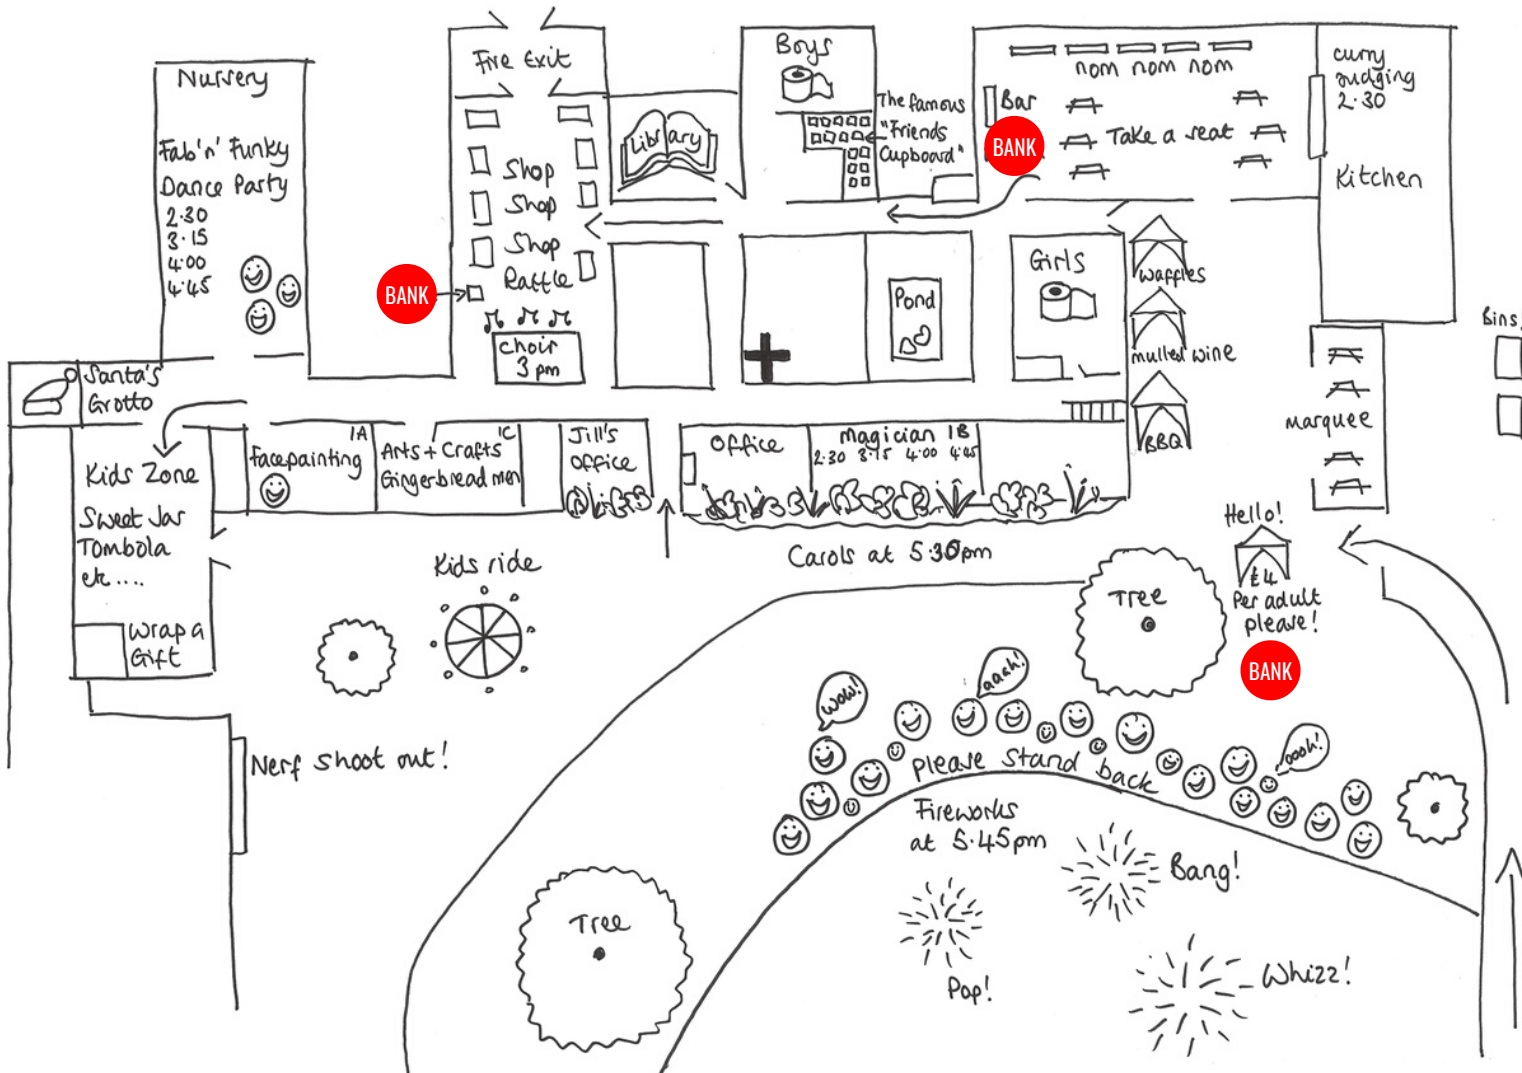

THE FRIENDS OF WIMBLEDON CHASE
PRIMARY SCHOOL PRESENT

Christmas Fair and Fireworks!

SAT 7 DECEMBER, 2-6PM

**THE CHASE
MARKET**

MAP OF THE CHRISTMAS FAIR

CHRISTMAS FAIR SCHEDULE

2pm Christmas Fair opens!

2.30pm Curry competition judging

3pm WCPS Parents Choir singing carols in the hall

5.20pm Raffle draw

5.30pm WCPS Parents Choir singing carols outside

5.45pm Fireworks

6pm - Hometime! Or help clear up please!

SCHOOL STALLS

Raffle	Wrap-a-gift	Hampers	Photobooth
Books	Santa's Grotto	Pocket money stall	Bottle tombola
DVDs	Elves Workshop	Waffles	Year 6 sweet stall
Christmas jumpers	Arts & crafts	Face painting	Sweet jar tombola
Soft toy tombola	Gingerbread decorating	Magician & disco	Rides